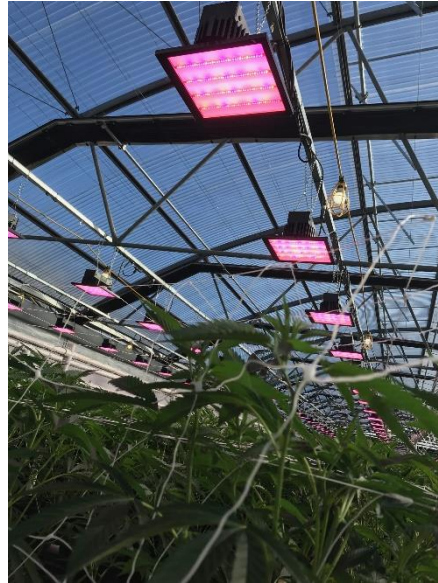

MaxYield™ 170 Watt Horticulture Grow Light

Max Yield 170 is a full-cycle Emerald Triangle Spectrum™ LED grow light optimized for rapid plant growth and complete plant development.

Bioengineered for closely mimicking the "terroir" of the Northern California Sun in growing plants from initiation to harvest (germination, clones/cuttings, mothers, vegetative and flowering applications) in indoor and greenhouse environments.

Max Yield targets key photoreceptors and pigments outside the 700nm (red) and 400nm (blue) range to deliver better flower and nutrient characteristics.

The optimum ratios of frequencies applied to plants can enhance certain characteristics.